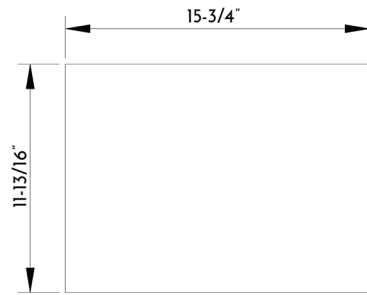

## MEASUREMENTS

---

## DIMENSIONS

---

- $15\text{-}3/4\text{'}$  X  $16\text{-}15/16\text{'}$

## FEATURES

---

- Solid Surface
- White Matte Finish
- Weight Capacity: 330 Pounds