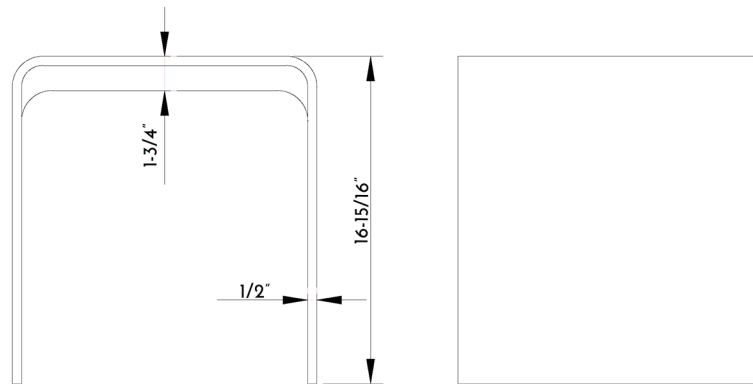

DAX-ST-04

SHOWER STOOL **SERIES**

## MEASUREMENTS

---

## DIMENSIONS

---

- $15\text{-}3/4\text{'}$  X  $16\text{-}15/16\text{'}$

## FEATURES

---

- Solid Surface
- White Matte Finish
- Weight Capacity: 330 Pounds